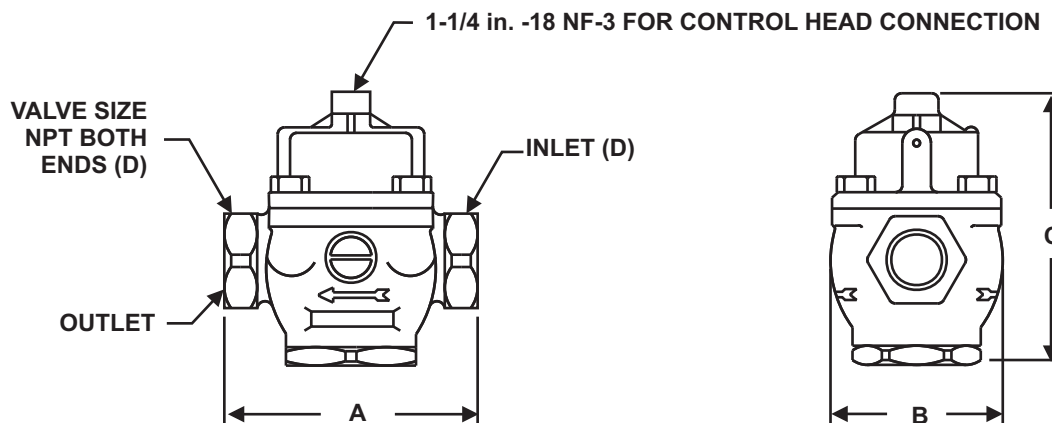

## Stop (Directional) Valves, 1/2-inch thru 2-inch

Effective: April 2022  
K-81-5130 Rev AE

P/N: See Table 1 Below

### Notes:

- Valve must be installed with arrow pointing in direction of flow.
- Valve may be installed in horizontal or vertical pipe run.